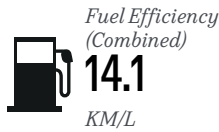

2017 CHEVROLET AVEO LS

● STANDARD ○ AVAILABLE – NOT AVAILABLE

EXTERIOR

	SEDAN			HATCHBACK	
	BASE	LS	LT	LS	LT
Body Color Bumper	●	●	●	●	●
Chrome Grille	●	●	●	●	●
Rear Spoiler	–	–	–	●	●
15 inch Steel Wheels	●	●	–	●	–
15 inch Alloy Wheels	–	○	●	○	●